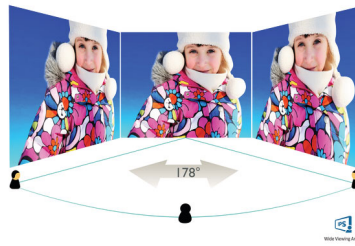

IPS technology

IPS displays use an advanced technology which gives you extra wide viewing angles of 178/178 degree, making it possible to view the display from almost any angle - even in 90 degree Pivot mode! Unlike standard TN panels, IPS displays gives you remarkably crisp images with vivid colors, making it ideal not only for Photos, movies and web browsing, but also for professional applications which demand color accuracy and consistent brightness at all times.