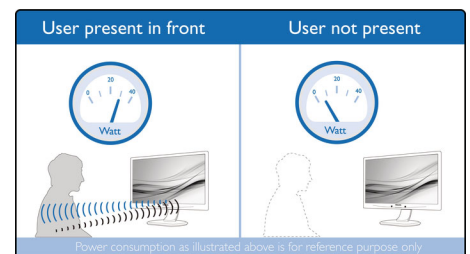

PowerSensor

PowerSensor is a built-in 'people sensor' that transmits and receives harmless infrared signals to determine if user is present and automatically reduces monitor brightness when user steps away from the desk, cutting energy costs by up to 80 percent and prolonging monitor life

USB Docking

USB-C

IPS
Wide Viewing
Angle

LowBlue Mode

Windows Hello

PowerSensor

3-sided
Frameless

HDMI™
HIGH DEFINITION MULTIMEDIA INTERFACE

Flicker-free