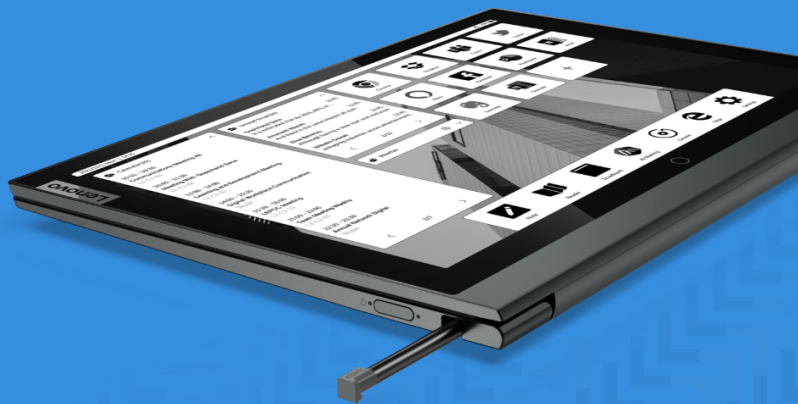

BUSINESS DEVICES THAT ARE A CLASS APART

ThinkBook combines the style and user experience of consumer devices with the security and business-class support of ThinkPad.

ThinkBook Plus G2 ITG

Smarter
technology
for all

Lenovo

This unique dual-display ultraslim is designed to help today's multitasking workforce enhance focus and productivity. It features a 13.3" FHD display, a 12" E-ink display on the top cover, and an onboard digital pen. Users can now scribble notes during meetings, sketch to bring ideas to life, and review or annotate documents - without opening the laptop lid. 11th Gen Intel® Core™ processors with the Intel® Evo™ 3 platform enables exceptional computing performance.

Equipped with two USB Type-C ports featuring the latest Thunderbolt™ 4 technology allows users to daisy-chain multiple monitors, charge devices, and transfer data, all at blazingly-fast speeds.

The power button has an integrated fingerprint reader, so users can power-on or wake the device, and securely authenticate themselves at the same time.