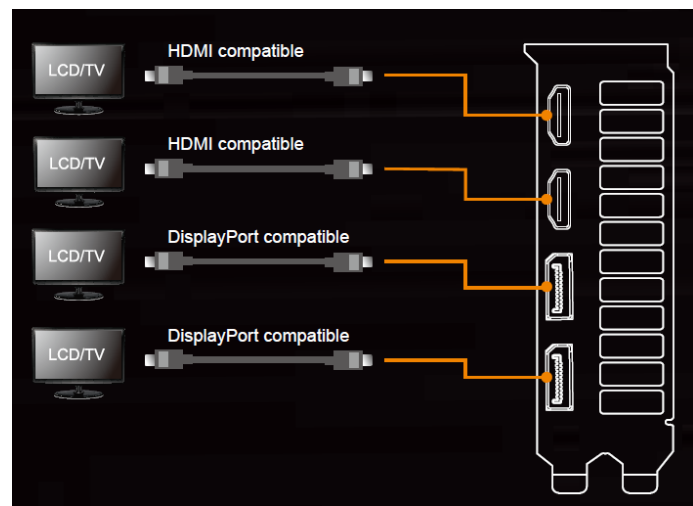

I/O Specifications

● **MORE CREATING, LESS WAITING:**
Dedicated GPU power accelerates the creative apps you use every day. Combined with NVIDIA Creator Ready Drivers, you'll get additional performance and reliability to supercharge your creativity.

● **NVIDIA® G-SYNC™ TECHNOLOGY:**
For the smoothest and fastest gaming imaginable, eliminating screen tearing and minimizing display stutter and input lag.