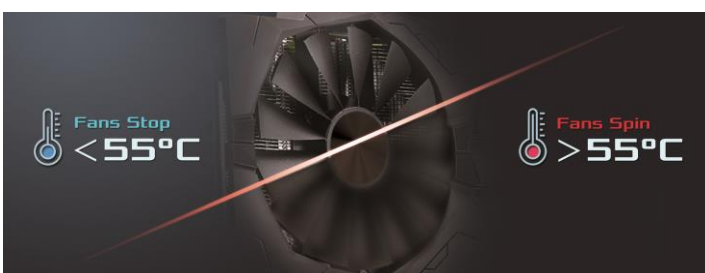

■ DirectCU II

Copper heatpipes make direct contact with the die for improved thermal transfer.

■ Wing-blade Fan Design

Drooped tips on each blade reduce drag.

■ 0dB Technology

An advanced controller brings fans to a standstill below 55 Celsius, letting you enjoy light gaming in relative silence.