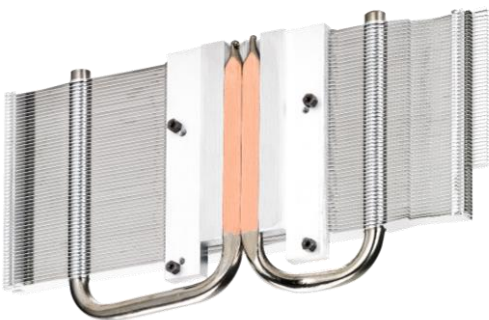

TAKE FLIGHT

ASUS Exclusive Innovations

- The **ROG Strix GeForce® GTX 1650** is built with the breakthrough graphics performance of the award-winning **NVIDIA Turing™ architecture** to supercharge your favorite games.
- Get **game ready** with performance that's twice as fast as the GeForce GTX 950 and up to 70% faster than the GTX 1050.
- **GeForce Experience** lets you capture and share videos, screenshots, and livestreams with friends, keep GeForce drivers up to date, and easily optimize your in-game settings.

■ DirectCU II

Copper heatpipes make direct contact with the die for improved thermal transfer.

■ Wing-blade Fan Design

Drooped tips on each blade reduce drag.

■ 0dB Technology

An advanced controller brings fans to a standstill below 55 Celsius, letting you enjoy light gaming in relative silence.

■ ASUS FanConnect II

A hybrid-controlled fan header enables optimal system cooling.

■ Auto-Extreme Technology

An automated manufacturing process that enhances reliability.

■ ASUS Aura Sync

Customize and sync lighting effects with other compatible hardware.

Stealth mode

A button on the back, you can just turn off all the lights.

ASUS Features

Advanced Edition

● **Advanced Edition:**
Factory-overclocked and 1710 MHz GPU boost clock in OC mode provides faster gaming experience.